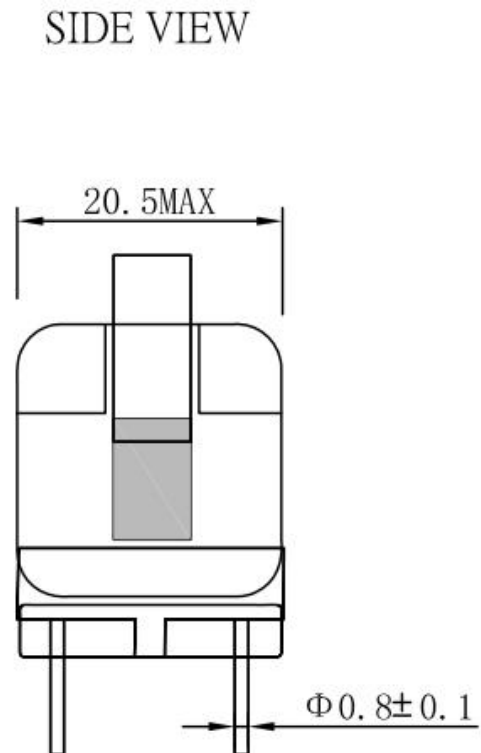

江蘇省昆山市花橋鎮綠地大道1325號

Common Mode Filters

◎ Shape&Dimensions of UU9.8 Serie 形狀與尺寸:

- 产品参数依照客户要求定制。
- Customize product parameters as per demands of customers.

Common Mode Filters

◎ Shape&Dimensions of UU10.5 Serieese 形狀與尺寸:

- 产品参数依照客户要求定制。
- Customize product parameters as per demands of customers.

Common Mode Filters

◎ Shape&Dimensions of UU16 Serie 形狀與尺寸:

- 产品参数依照客户要求定制。
- Customize product parameters as per demands of customers.