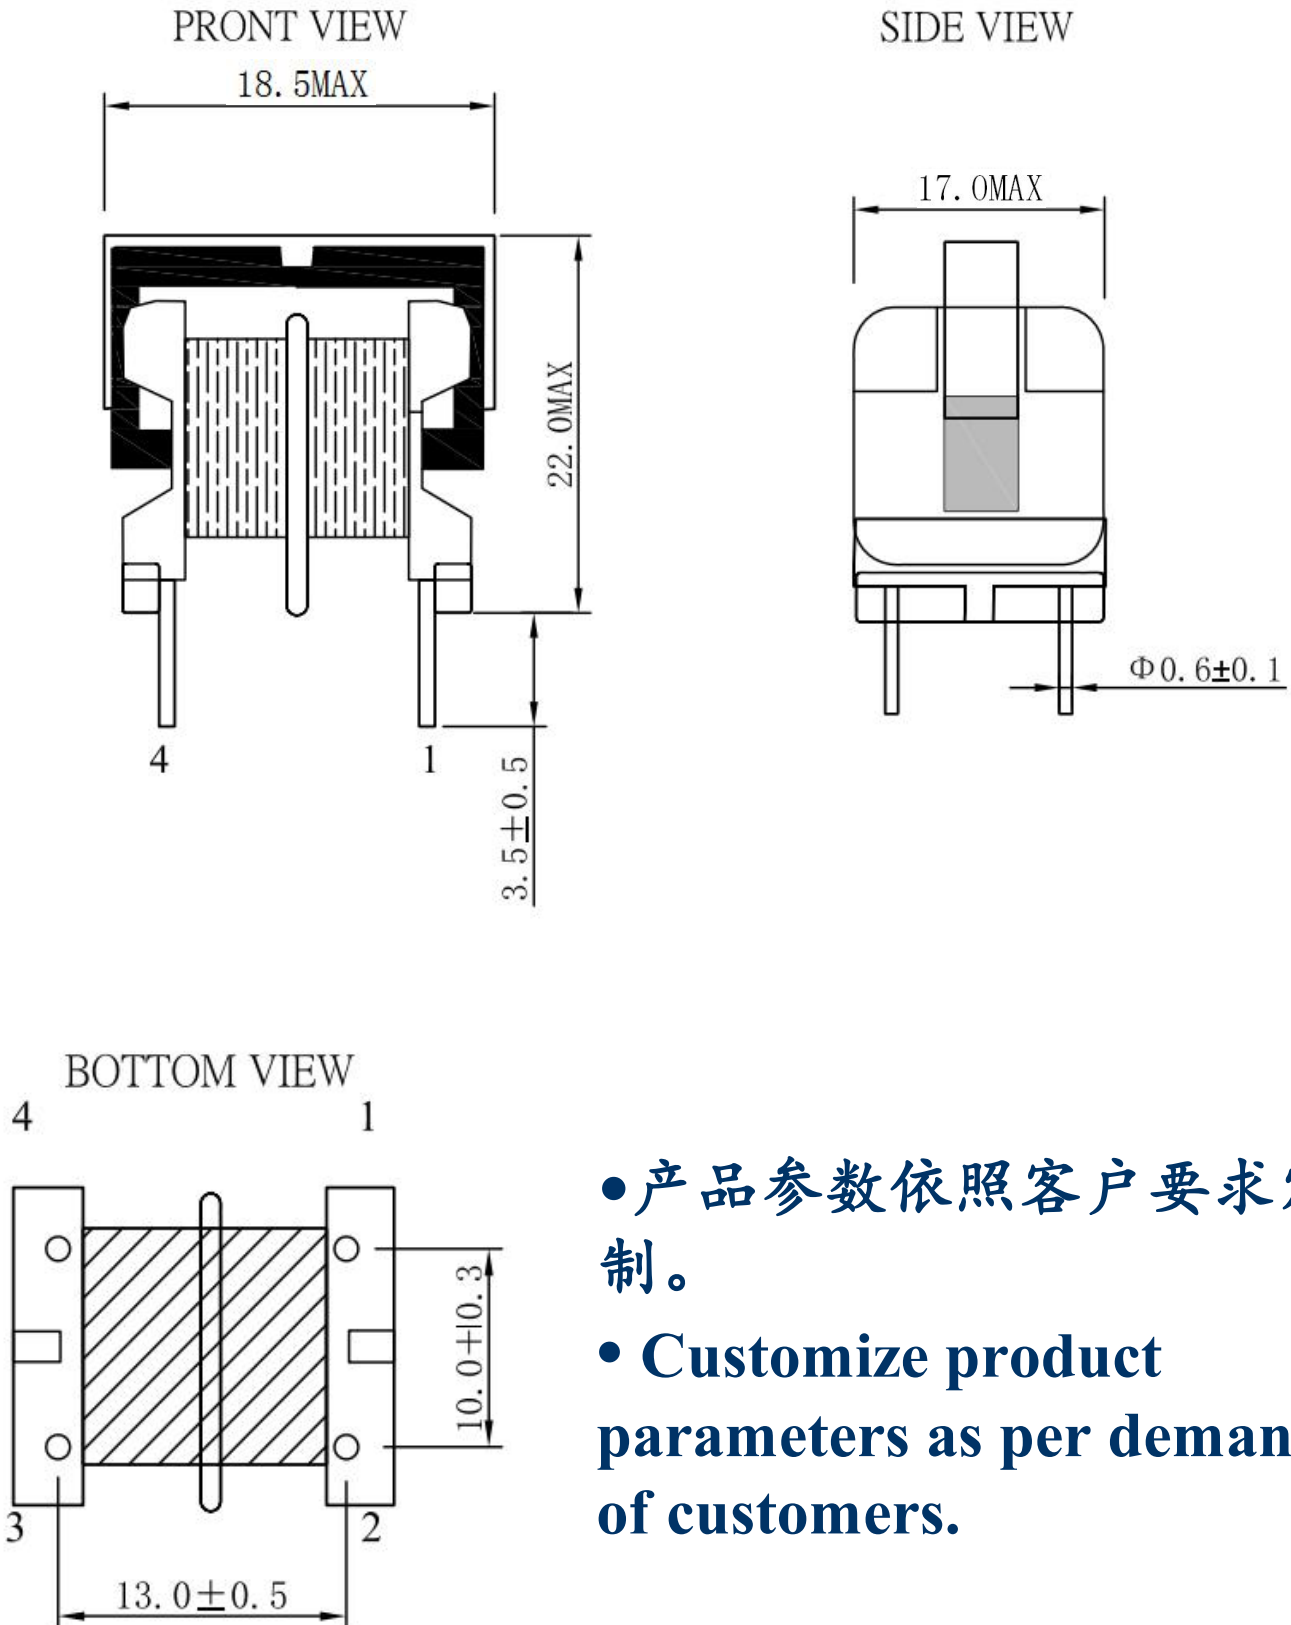

江蘇省昆山市花橋鎮綠地大道1325號

Common Mode Filters

◎ Shape&Dimensions of UU9.8 Serie 形狀與尺寸:

- 产品参数依照客户要求定制。
- Customize product parameters as per demands of customers.

Common Mode Filters

◎ Shape&Dimensions of UU10.5 Serieese 形狀與尺寸: