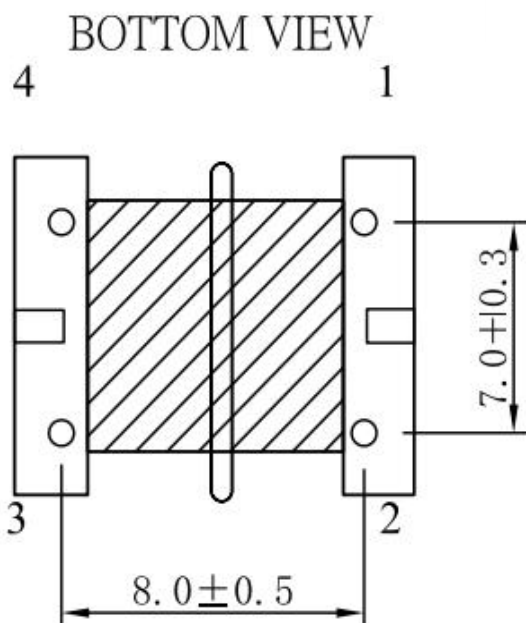

江蘇省昆山市花橋鎮綠地大道1325號

Common Mode Filters

◎ Shape&Dimensions of UU9.8 Serie 形狀與尺寸:

- 产品参数依照客户要求定制。
- Customize product parameters as per demands of customers.

Common Mode Filters

◎ Shape&Dimensions of UU10.5 Serieese 形狀與尺寸:

- 产品参数依照客户要求定制。
- Customize product parameters as per demands of customers.

Common Mode Filters

◎ Shape&Dimensions of UU16 Serie 形狀與尺寸:

- 产品参数依照客户要求定制。
- Customize product parameters as per demands of customers.