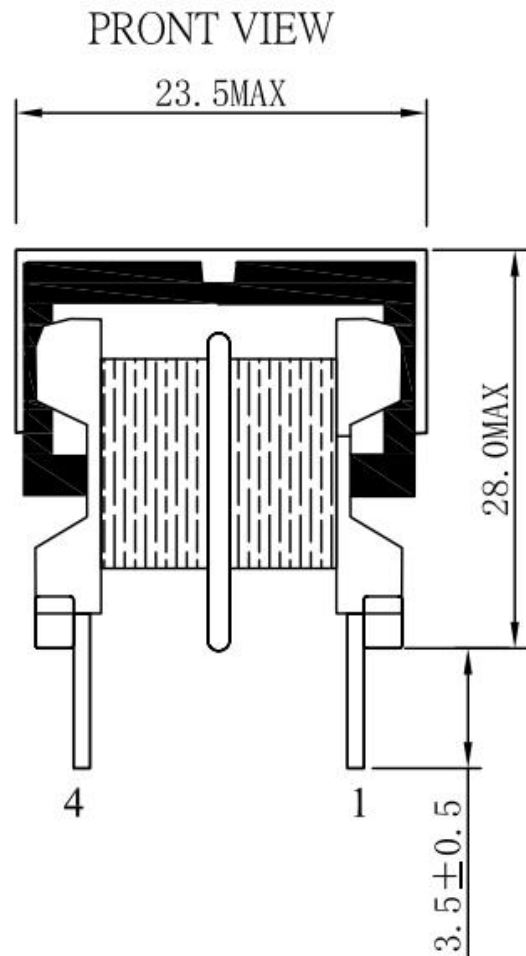

江蘇省昆山市花橋鎮綠地大道1325號

Common Mode Filters

◎ Shape&Dimensions of UU9.8 Serie 形狀與尺寸:

- 产品参数依照客户要求定制。
- Customize product parameters as per demands of customers.

Common Mode Filters

◎ Shape&Dimensions of UU10.5 Serieese 形狀與尺寸:

- 产品参数依照客户要求定制。
- Customize product parameters as per demands of customers.

Common Mode Filters

◎ Shape&Dimensions of UU16 Serie 形狀與尺寸:

- 产品参数依照客户要求定制。
- Customize product parameters as per demands of customers.