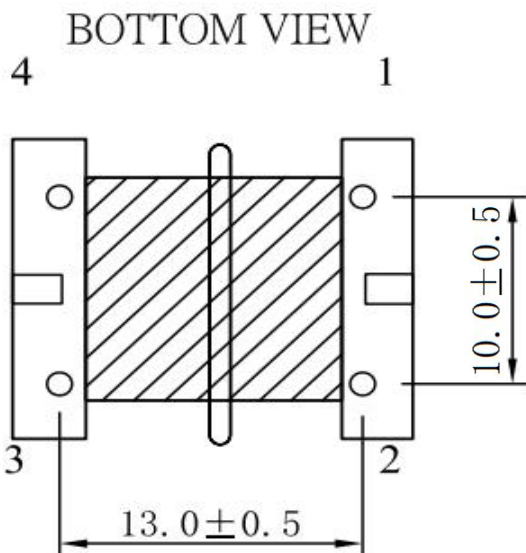

江蘇省昆山市花橋鎮綠地大道1325號

Common Mode Filters

◎ Shape&Dimensions of UU9.8 Serie 形狀與尺寸:

- 产品参数依照客户要求定制。
- Customize product parameters as per demands of customers.

Common Mode Filters

◎ Shape&Dimensions of UU10.5 Serieese 形狀與尺寸:

- 产品参数依照客户要求定制。
- Customize product parameters as per demands of customers.

Common Mode Filters

◎ Shape&Dimensions of UU16 Serie 形狀與尺寸:

- 产品参数依照客户要求定制。
- Customize product parameters as per demands of customers.