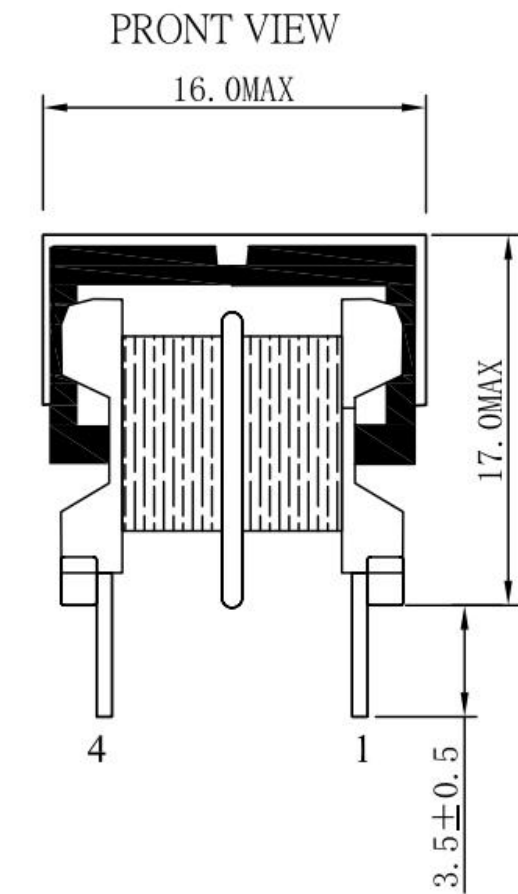

江蘇省昆山市花橋鎮綠地大道1325號

Common Mode Filters

◎ Shape&Dimensions of UU9.8 Serie 形狀與尺寸:

- 产品参数依照客户要求定制。
- Customize product parameters as per demands of customers.

Common Mode Filters

◎ Shape&Dimensions of UU10.5 Serieese 形狀與尺寸:

- 产品参数依照客户要求定制。
- Customize product parameters as per demands of customers.

Common Mode Filters

◎ Shape&Dimensions of UU16 Serie 形狀與尺寸:

- 产品参数依照客户要求定制。
- Customize product parameters as per demands of customers.