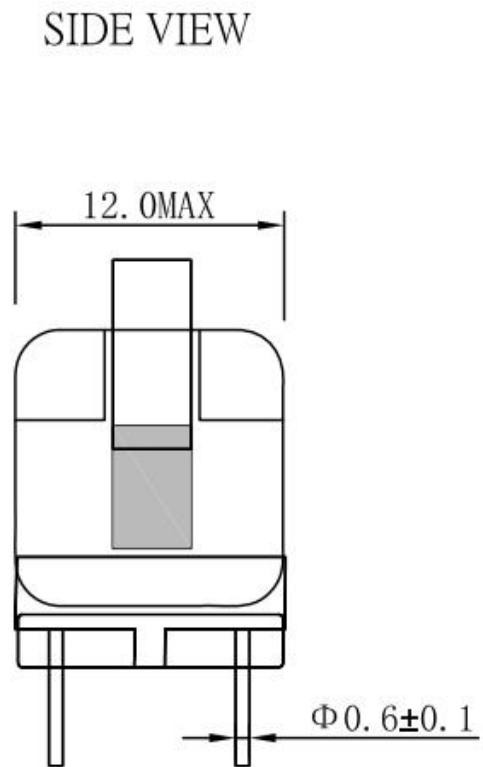

江蘇省昆山市花橋鎮綠地大道1325號

Common Mode Filters

◎ Shape&Dimensions of UU9.8 Serie 形狀與尺寸:

- 产品参数依照客户要求定制。
- Customize product parameters as per demands of customers.

Common Mode Filters

◎ Shape&Dimensions of UU10.5 Serieese 形狀與尺寸:

- 产品参数依照客户要求定制。
- Customize product parameters as per demands of customers.

Common Mode Filters

◎ Shape&Dimensions of UU16 Serie 形狀與尺寸:

- 产品参数依照客户要求定制。
- Customize product parameters as per demands of customers.